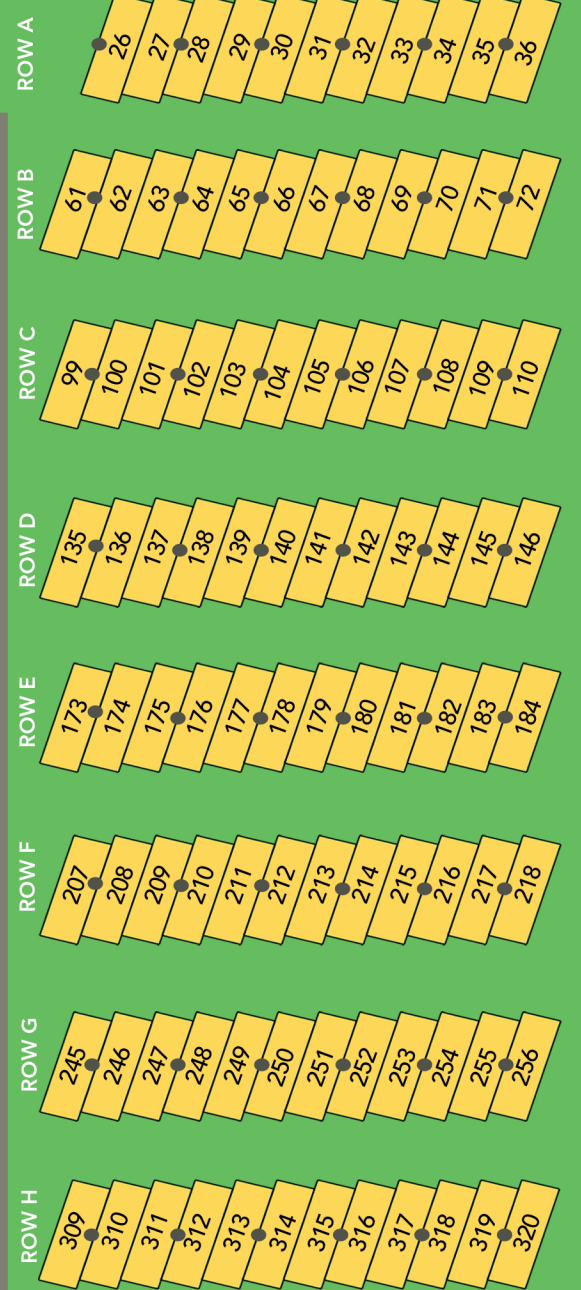

Sandhills Global
EVENT CENTER™

ENTER →

ALL PAVILIONS ←

SHOWERS LOCATED IN
FR8Star Pavilion ←

DUMP STATION

GREY
GREEN
RED

GRAVEL CAMPSITES
GRASS CAMPSITES
ASPHALT (DUMP STATION HERE)
ELECTRICAL & WATER HOOKUPS

50AMP CAMPSITES

50AMP (220v/208v outlet) 30AMP (120v/110v outlet) 20AMP (120v/110v outlet) Water

30AMP CAMPSITES

30AMP (120v/110v outlet) 20AMP (120v/110v outlet) Water