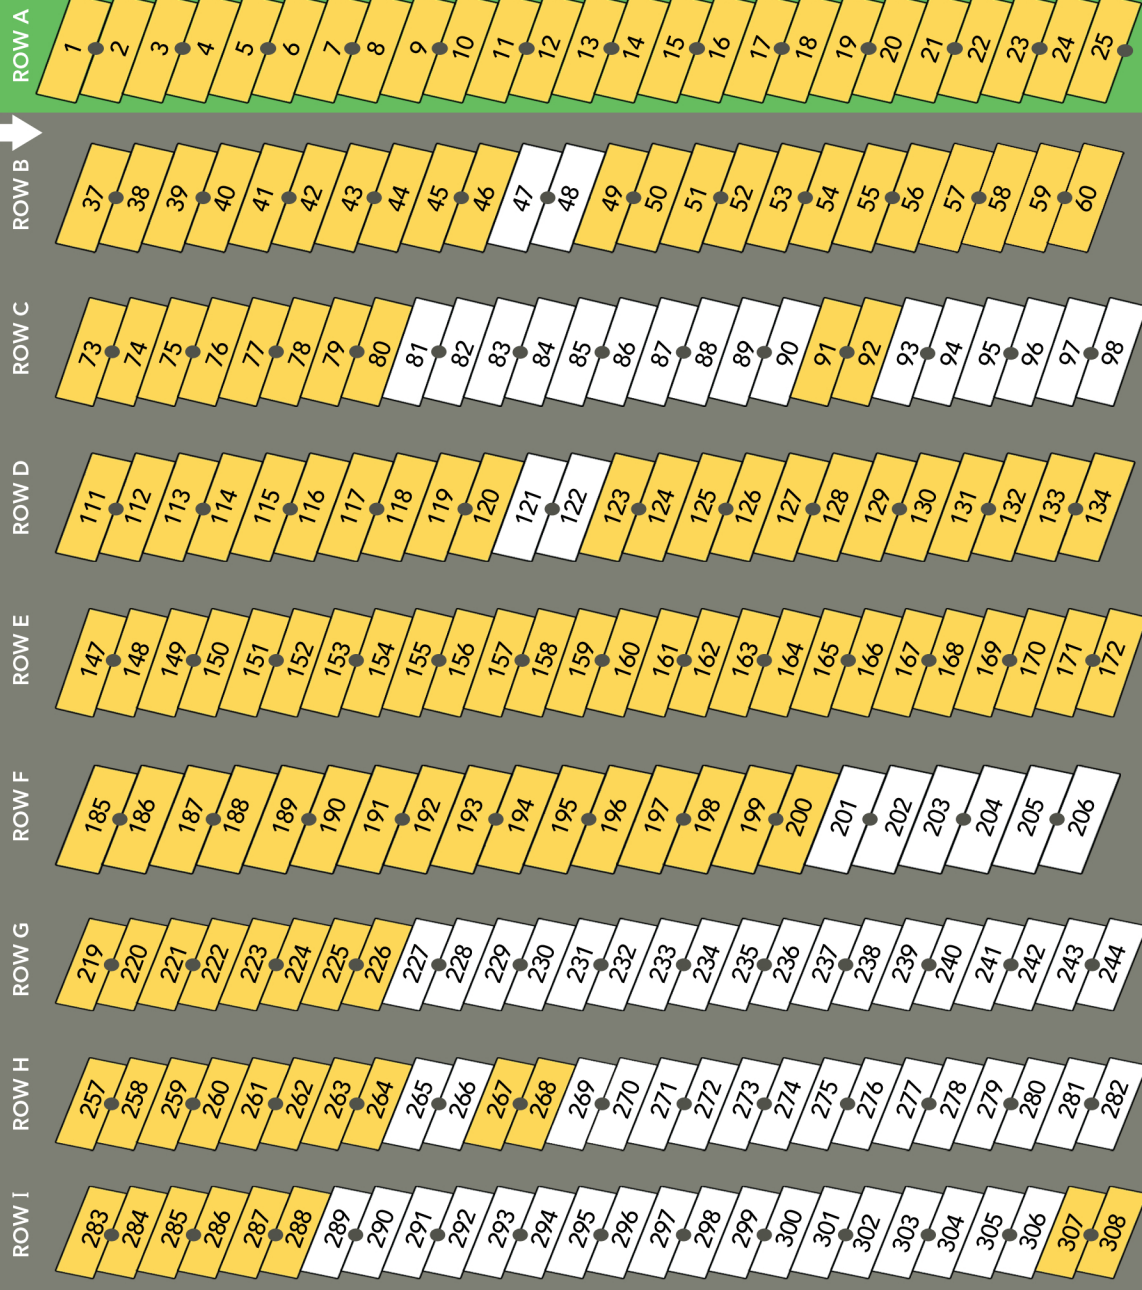

Sandhills Global
EVENT CENTER™

ENTER →

ALL PAVILIONS ←

SHOWERS LOCATED IN
FR8Star Pavilion ←

DUMP STATION

GREY
GREEN
RED

GRAVEL CAMPSITES
GRASS CAMPSITES
ASPHALT (DUMP STATION HERE)
ELECTRICAL & WATER HOOKUPS

50AMP CAMPSITES

50AMP (220v/208v outlet) 30AMP (120v/110v outlet) 20AMP (120v/110v outlet) Water

30AMP CAMPSITES

30AMP (120v/110v outlet) 20AMP (120v/110v outlet) Water